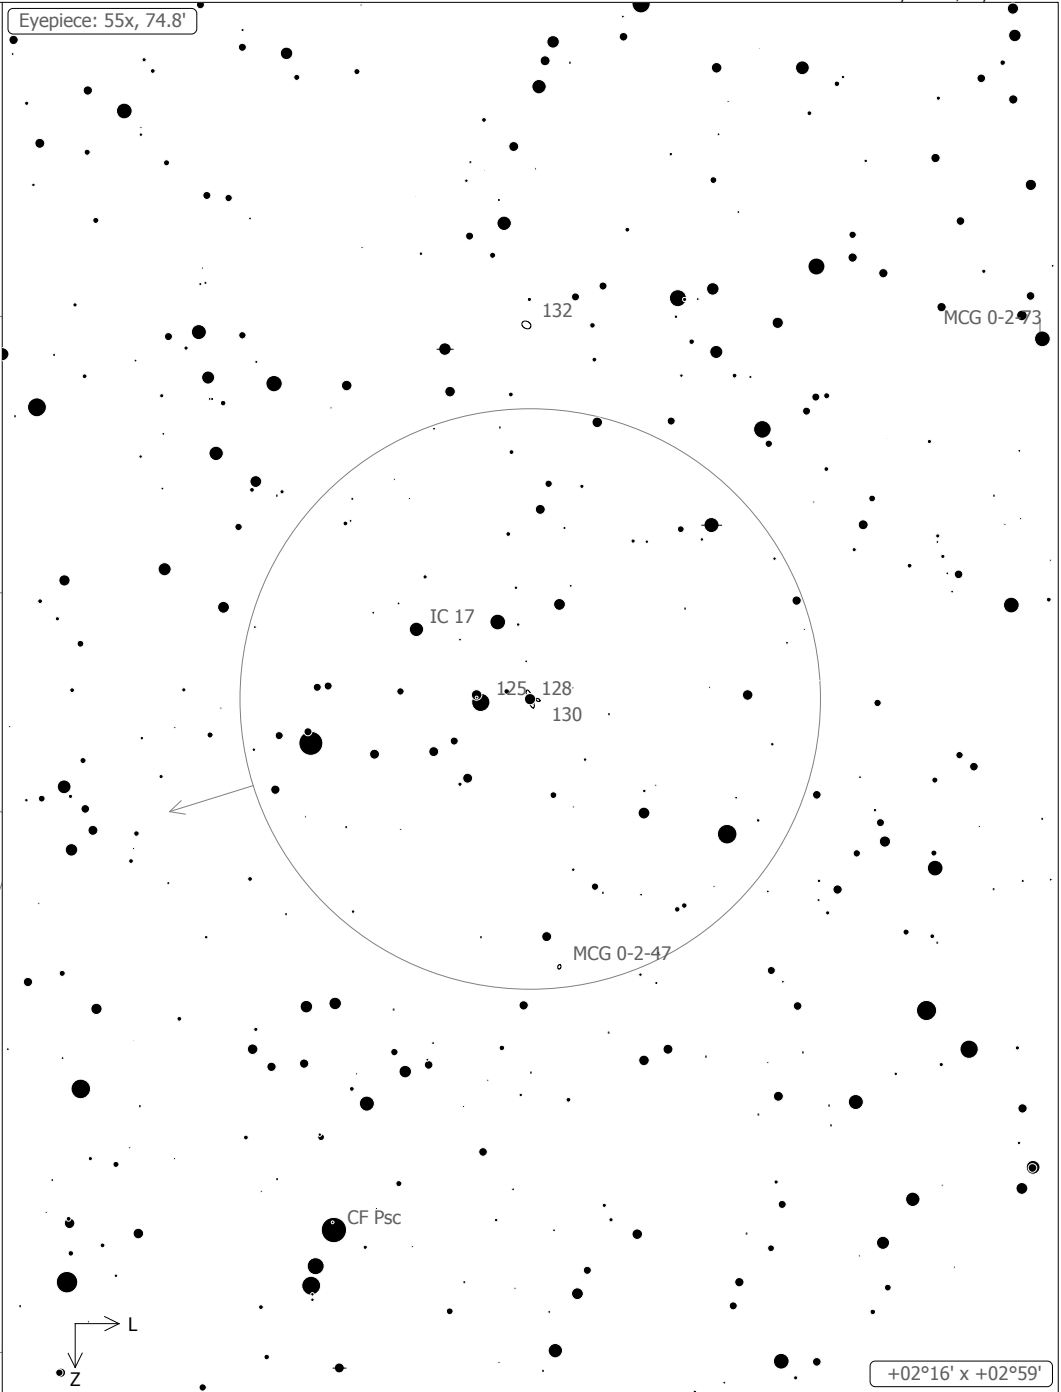

**NGC 128**

2015 October 10 23:15, Tierra Del Sol  
Fully dark ML 14.0 target challenging

Discovery DSH 8, TeleVue Panoptic 22mm eyepiece  
NGC 128 (Galaxy)

aka MCG 0-2-51, UGC 292, PGC 1791  
R.A.: 00h29m15.1s Dec.: +02°51'50" J2000 (Psc)